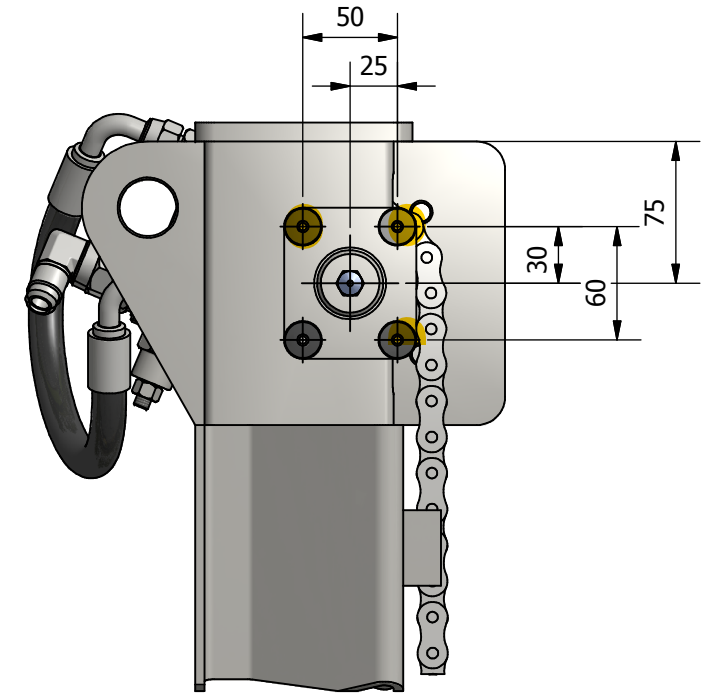

Drawn by
KH

Checked by

Approved by

Sheet format
A3

Scale
1:1

Offert/Order

Date
2015-05-25

B (1:4)

This drawing remains the property of KG Mekaniska AB. Unauthorized use is prohibited according to applicable law.

DrillMaster DM430

Weight
683,4

Sheet/No of sheets
2 / 2

Drawing number
137507

Drawn by KH	Checked by	Approved by	Sheet format A3	Scale 1:1	Offer/Order	Date 2015-02-10	Rev.
----------------	------------	-------------	--------------------	--------------	-------------	--------------------	------