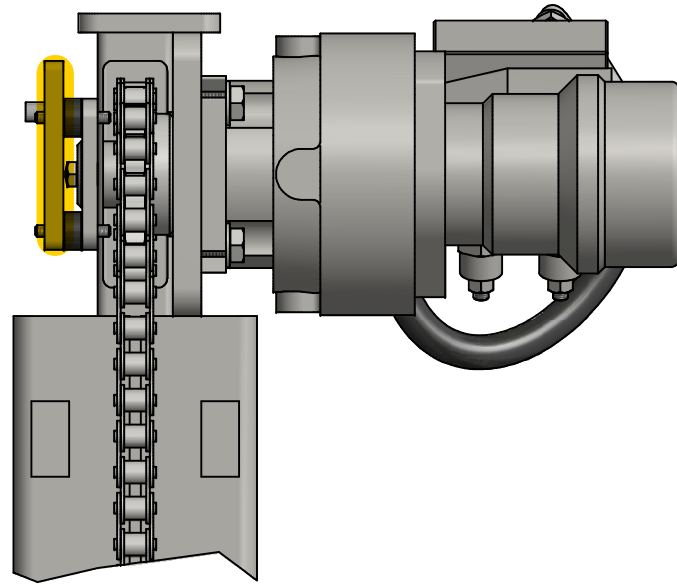

Drawn by
KH

Checked by

Approved by

Sheet format
A3

Scale
1:1

Offert/Order

Date
2015-05-25

B (1:4)

This drawing remains the property of KG Mekaniska AB. Unauthorized use is prohibited according to applicable law.

DrillMaster DM430

Weight
683,4

Sheet/No of sheets
2 / 2

Drawing number
137507

Drawn by KH	Checked by	Approved by	Sheet format A3	Scale 1:1	Offer/Order	Date 2015-02-10	Rev.
----------------	------------	-------------	--------------------	--------------	-------------	--------------------	------