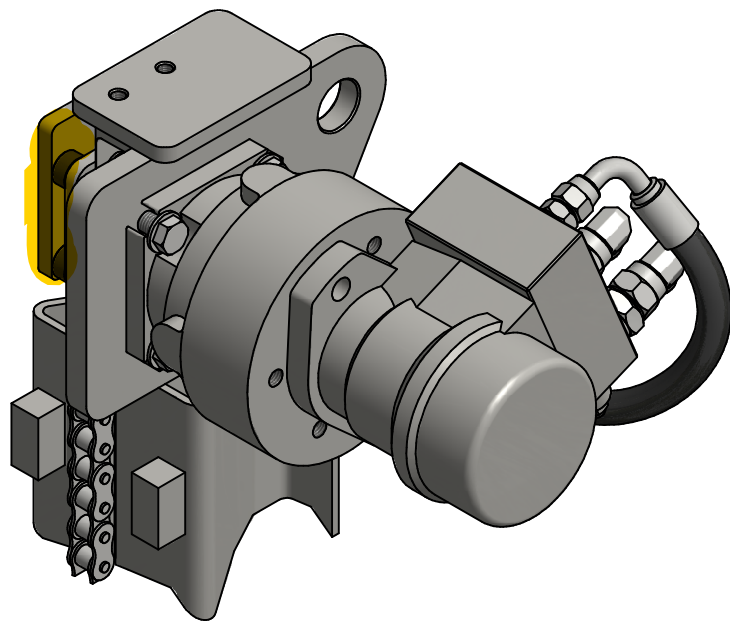

This drawing remains the property of KG Mekaniska AB. Unauthorized use is prohibited according to applicable law.

DrillMaster DM430

Weight
683,4

Sheet/No of sheets
2 / 2

Drawing number
137507

Drawn by KH	Checked by	Approved by	Sheet format A3	Scale 1:1	Offer/Order	Date 2015-02-10	Rev.
----------------	------------	-------------	--------------------	--------------	-------------	--------------------	------