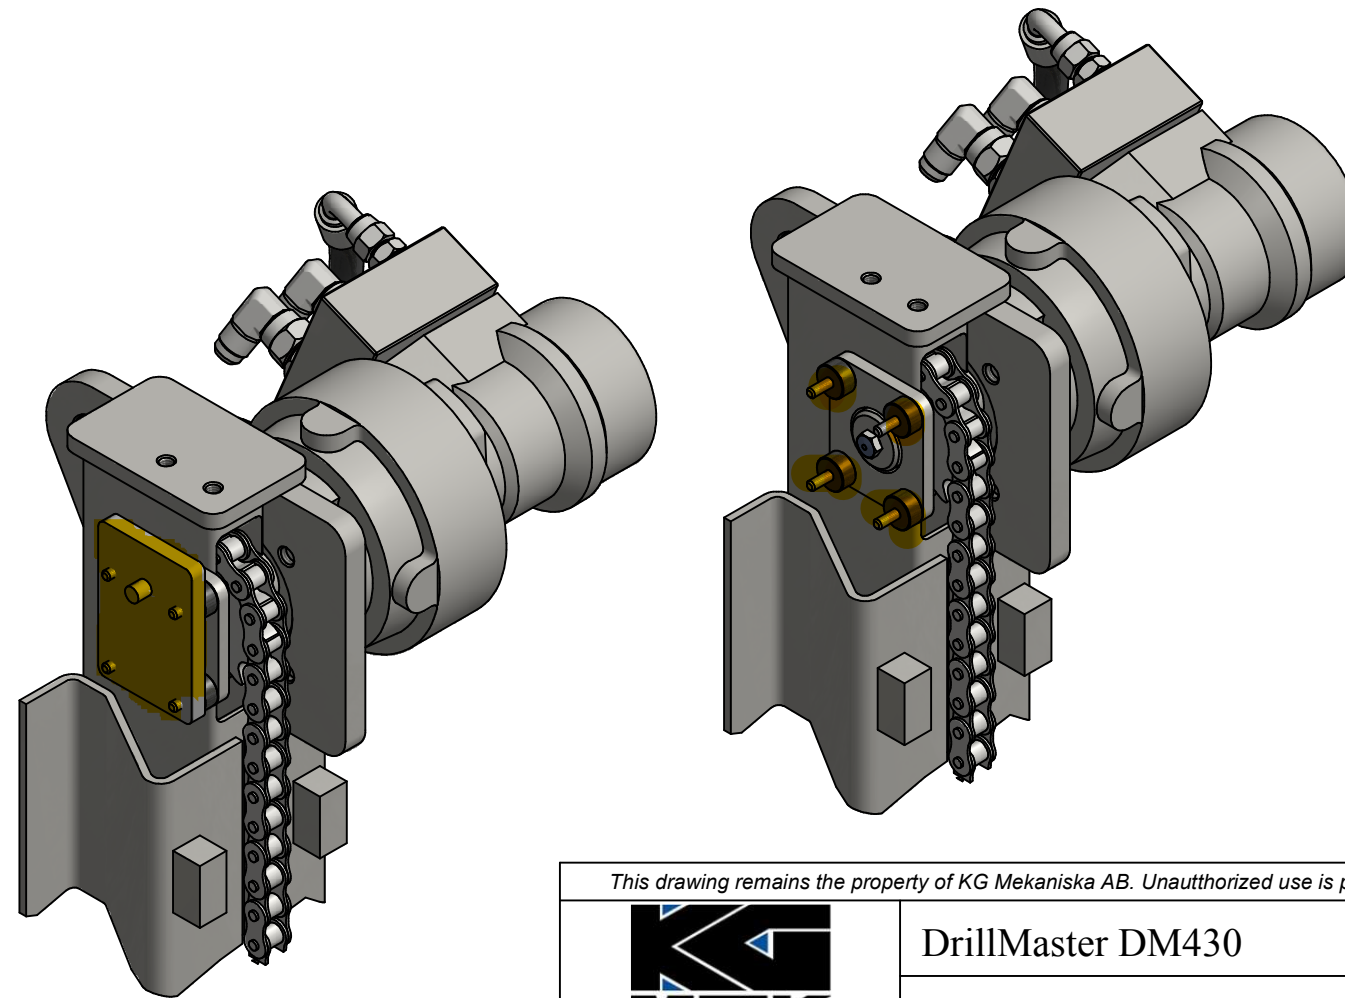

This drawing remains the property of KG Mekaniska AB. Unauthorized use is prohibited according to applicable law.

DrillMaster DM430

Weight
683,4

Sheet/No of sheets
2 / 2

Drawing number
137507

Drawn by KH	Checked by	Approved by	Sheet format A3	Scale 1:1	Offer/Order	Date 2015-02-10	Rev.
----------------	------------	-------------	--------------------	--------------	-------------	--------------------	------