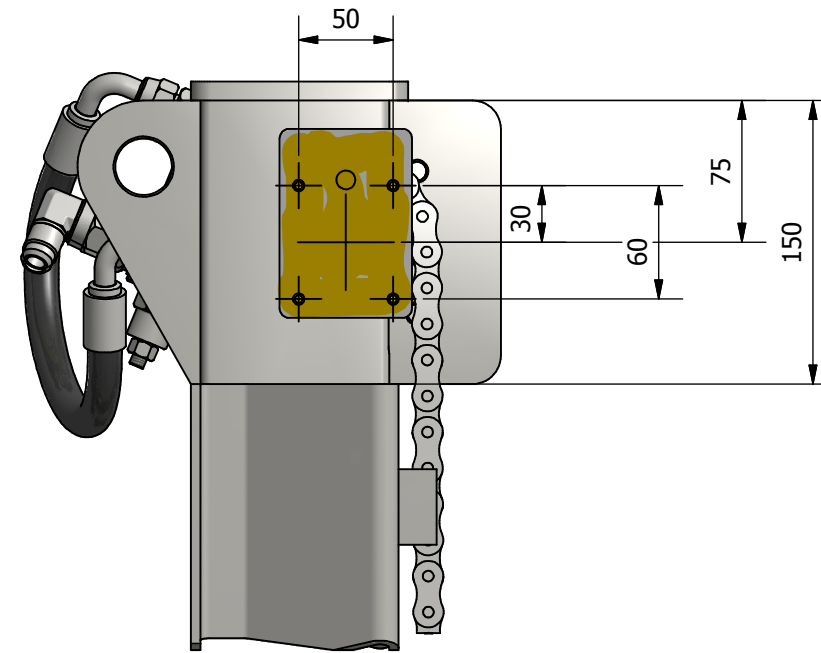

This drawing remains the property of KG Mekaniska AB. Unauthorized use is prohibited according to applicable law.

DrillMaster DM430

Weight
683,4

Sheet/No of sheets
2 / 2

Drawing number
137507

Drawn by KH	Checked by	Approved by	Sheet format A3	Scale 1:1	Offer/Order	Date 2015-02-10	Rev.
----------------	------------	-------------	--------------------	--------------	-------------	--------------------	------